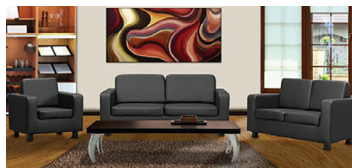

PVC Box

22

21

Shell Sofas

The traditional fabric sofa with a round arm available in 3 seater, 2 seater and 1 seater.

Size		Price
3 Seater	(L180 x D72cm)	£175.00
2 Seater	(L134 x D72cm)	£135.00
1 Seater	(L87 x D72cm)	£90.00
3+1+1		£345.00

Available in colours: Blue, Green & Brown.

22

PVC Box

The leather look pvc sofa available in 3 sizes, a 3 and 2 seater and an armchair. It comes in a box and with solid wood feet and padded cushions.

Size		Price
3 Seater	(W191 x D81cm)	£195.00
2 Seater	(W140 x D81cm)	£150.00
1 Seater	(W87 x D81cm)	£100.00
3+1+1		£350.00
3+2+1		£425.00

Available in colours: Black & Brown.

All Prices subject to VAT