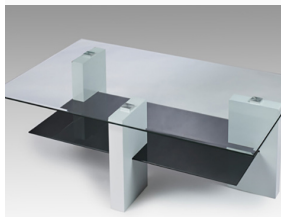

30

Glass Coffee Table

31

29

Basic Coffee Table

Beech wood basic coffee table.

Size	Price
(W59 x D46 x H39cm)	£35.00

30