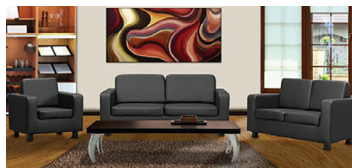

Shell Sofas

21

PVC Box

22

21

Shell Sofas

The traditional fabric sofa with a round arm available in 3 seater, 2 seater and 1 seater.

Size		Price
3 Seater	(L180 x D72cm)	£175.00
2 Seater	(L134 x D72cm)	£135.00
1 Seater	(L87 x D72cm)	£90.00
3+1+1		£345.00